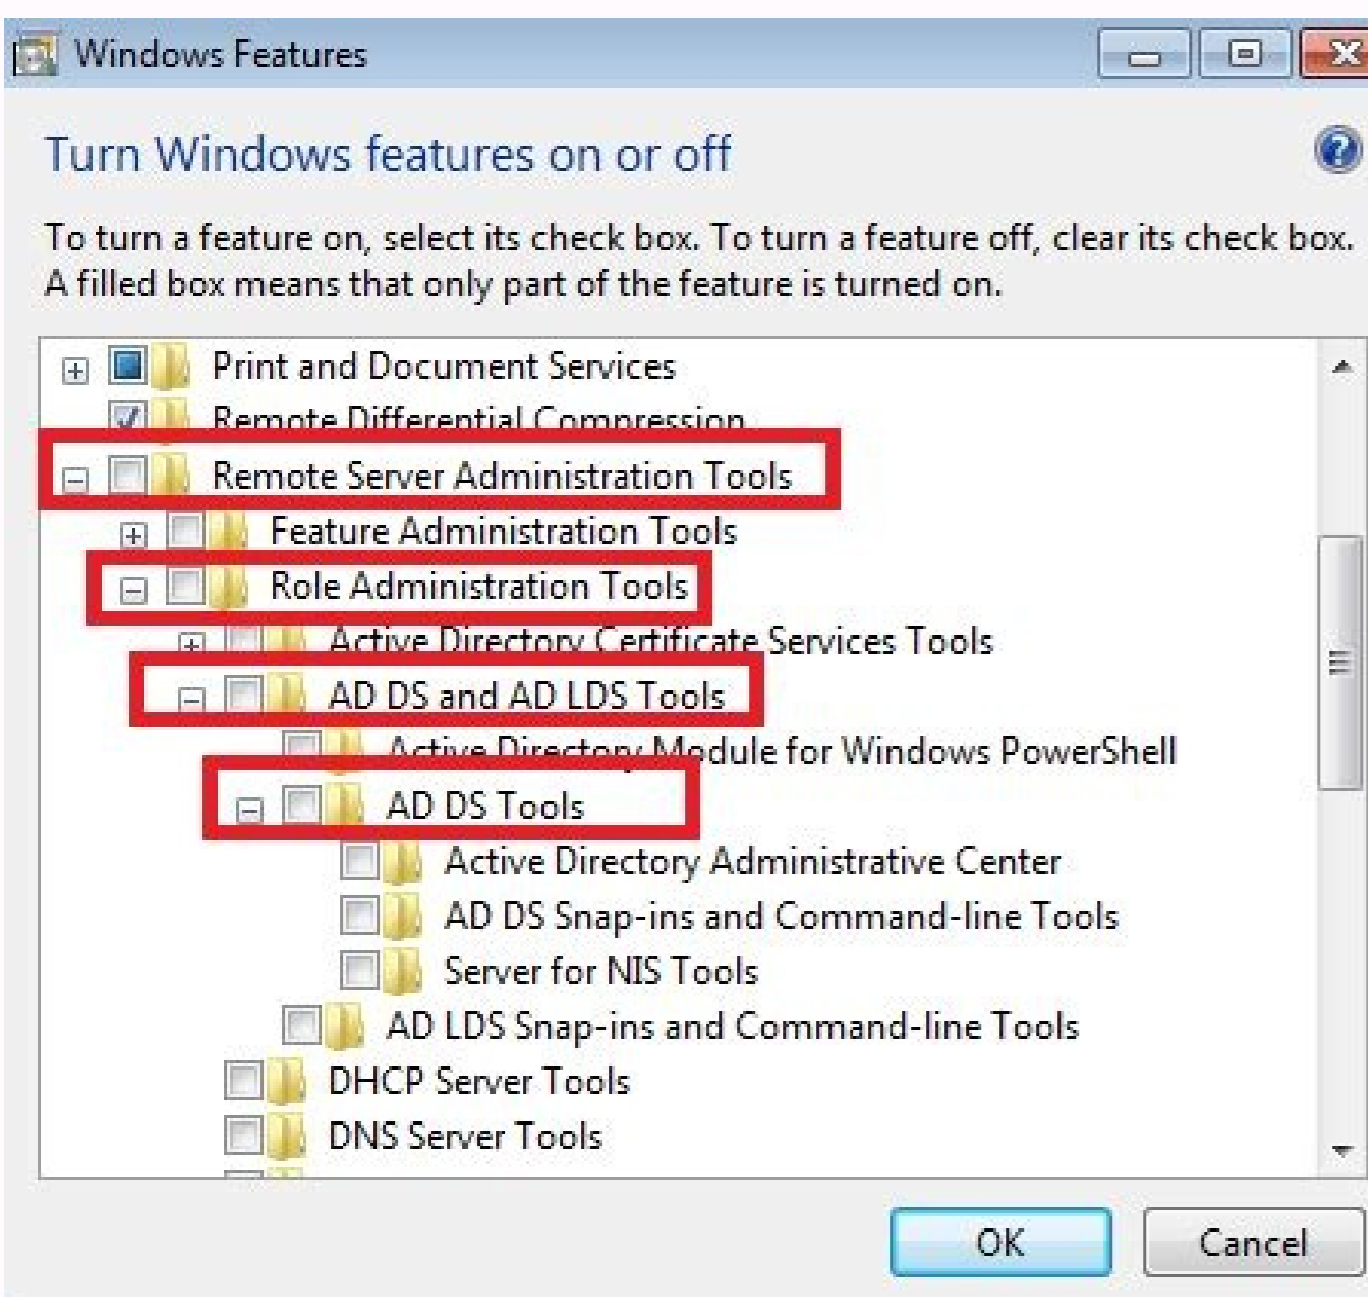

Active directory administrative center windows 10

Active directory administrative center windows 10 must close. Active directory administrative center windows 10 not working. Active directory administrative center windows 10 1909. Active directory administrative center windows 10 1903. Active directory administrative center windows 10 20h2. Active directory administrative center windows 10 download. Active directory administrative center windows 10 2004. Active directory administrative center windows 10 1809.