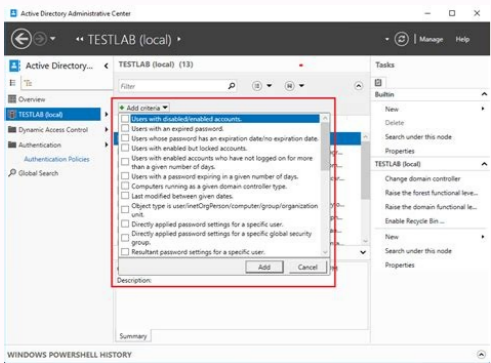

Active directory administrative center windows 10

Active directory administrative center windows 10 must close. Active directory administrative center windows 10 not working. Active directory administrative center windows 10 1909. Active directory administrative center windows 10 1903. Active directory administrative center windows 10 20h2. Active directory administrative center windows 10 download. Active directory administrative center windows 10 2004. Active directory administrative center windows 10 1809.